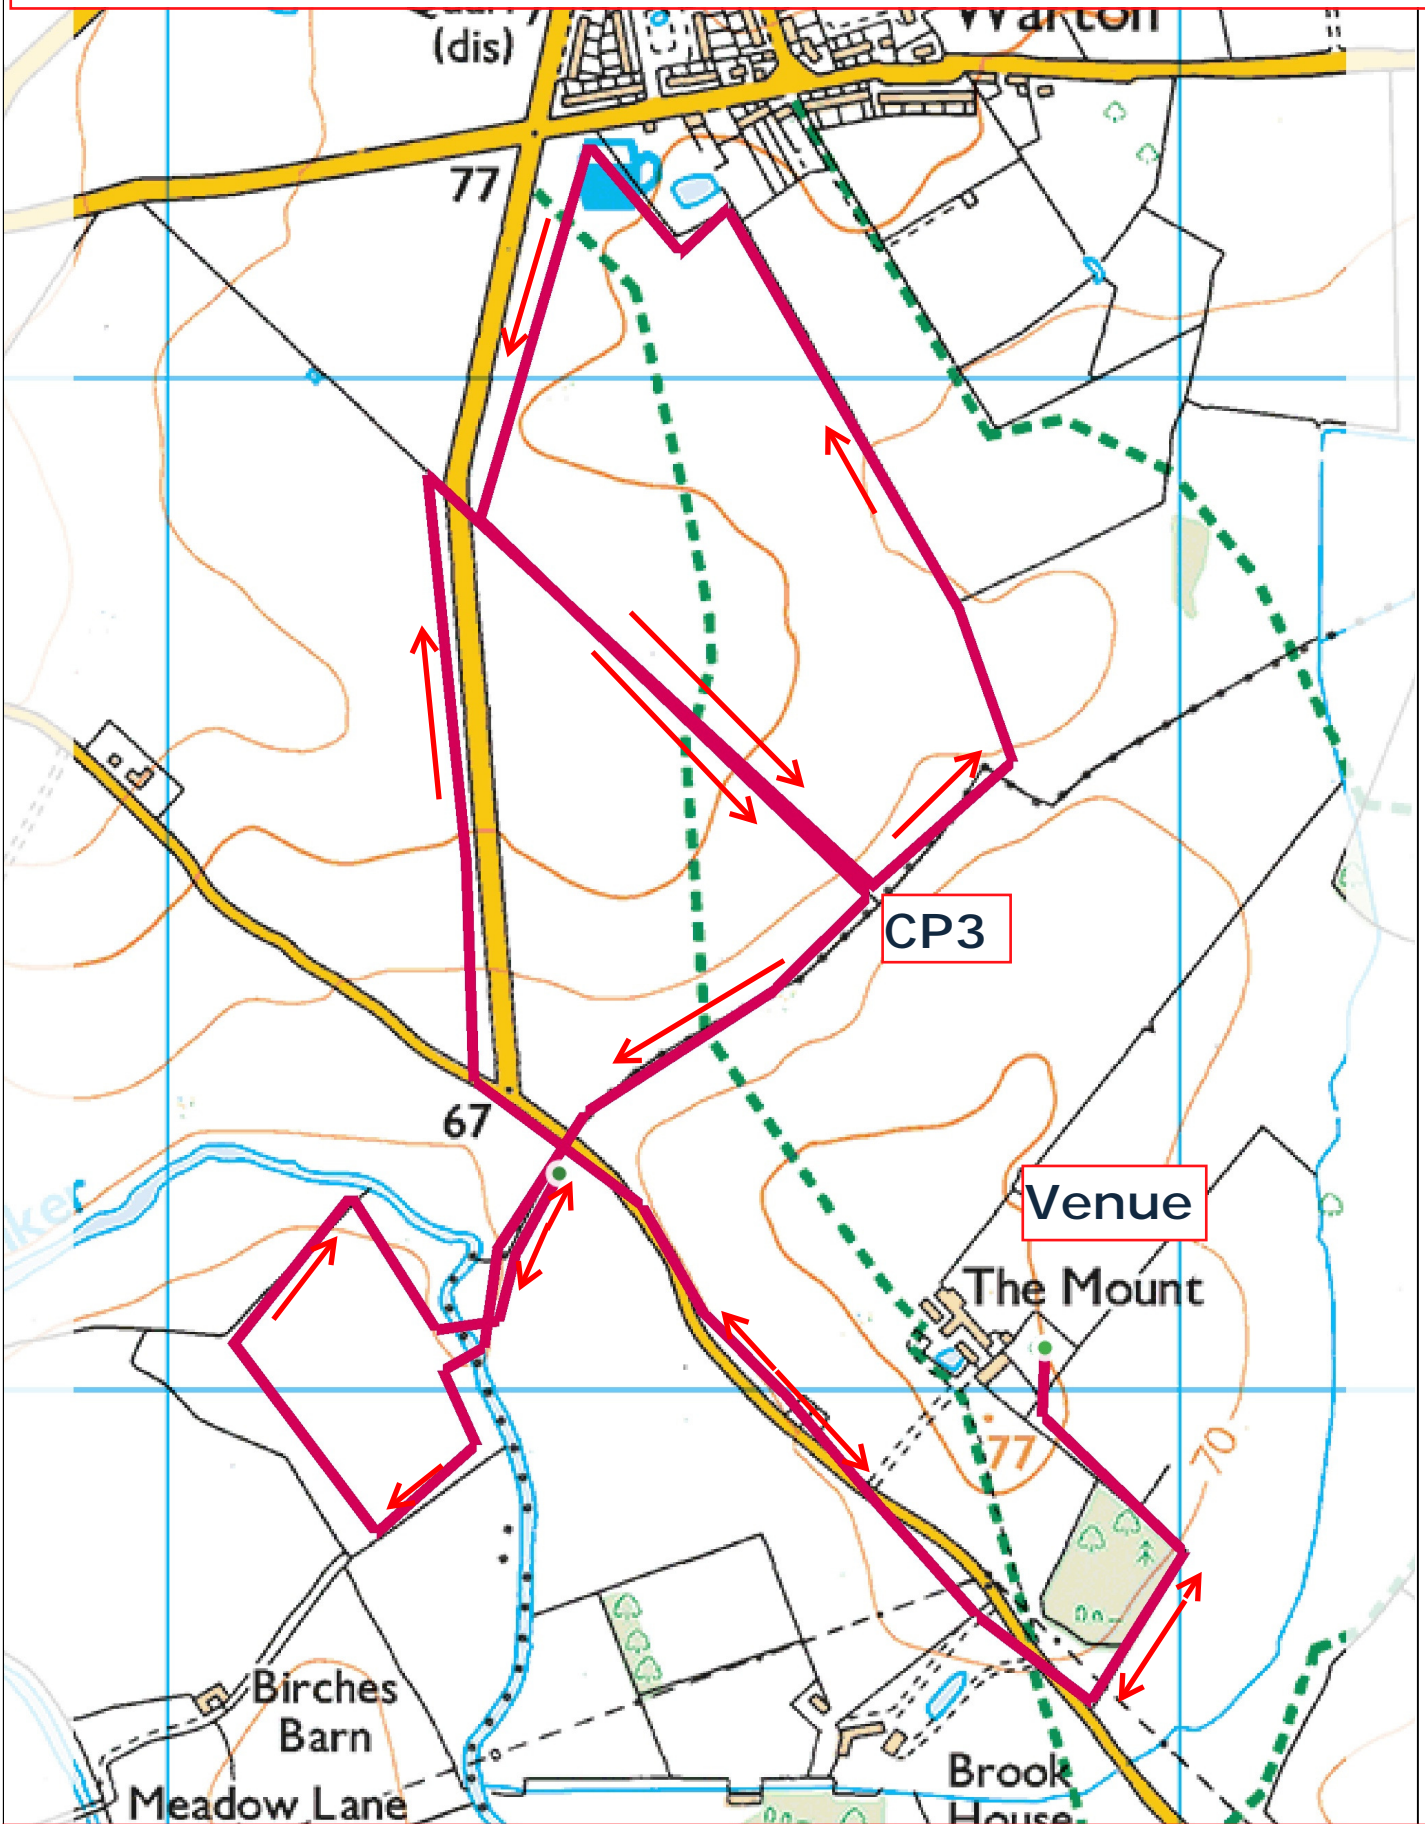

Grendon HATS

5 mile route Venue - CP3 - River - Venue

Please keep to the field headlands away from crops