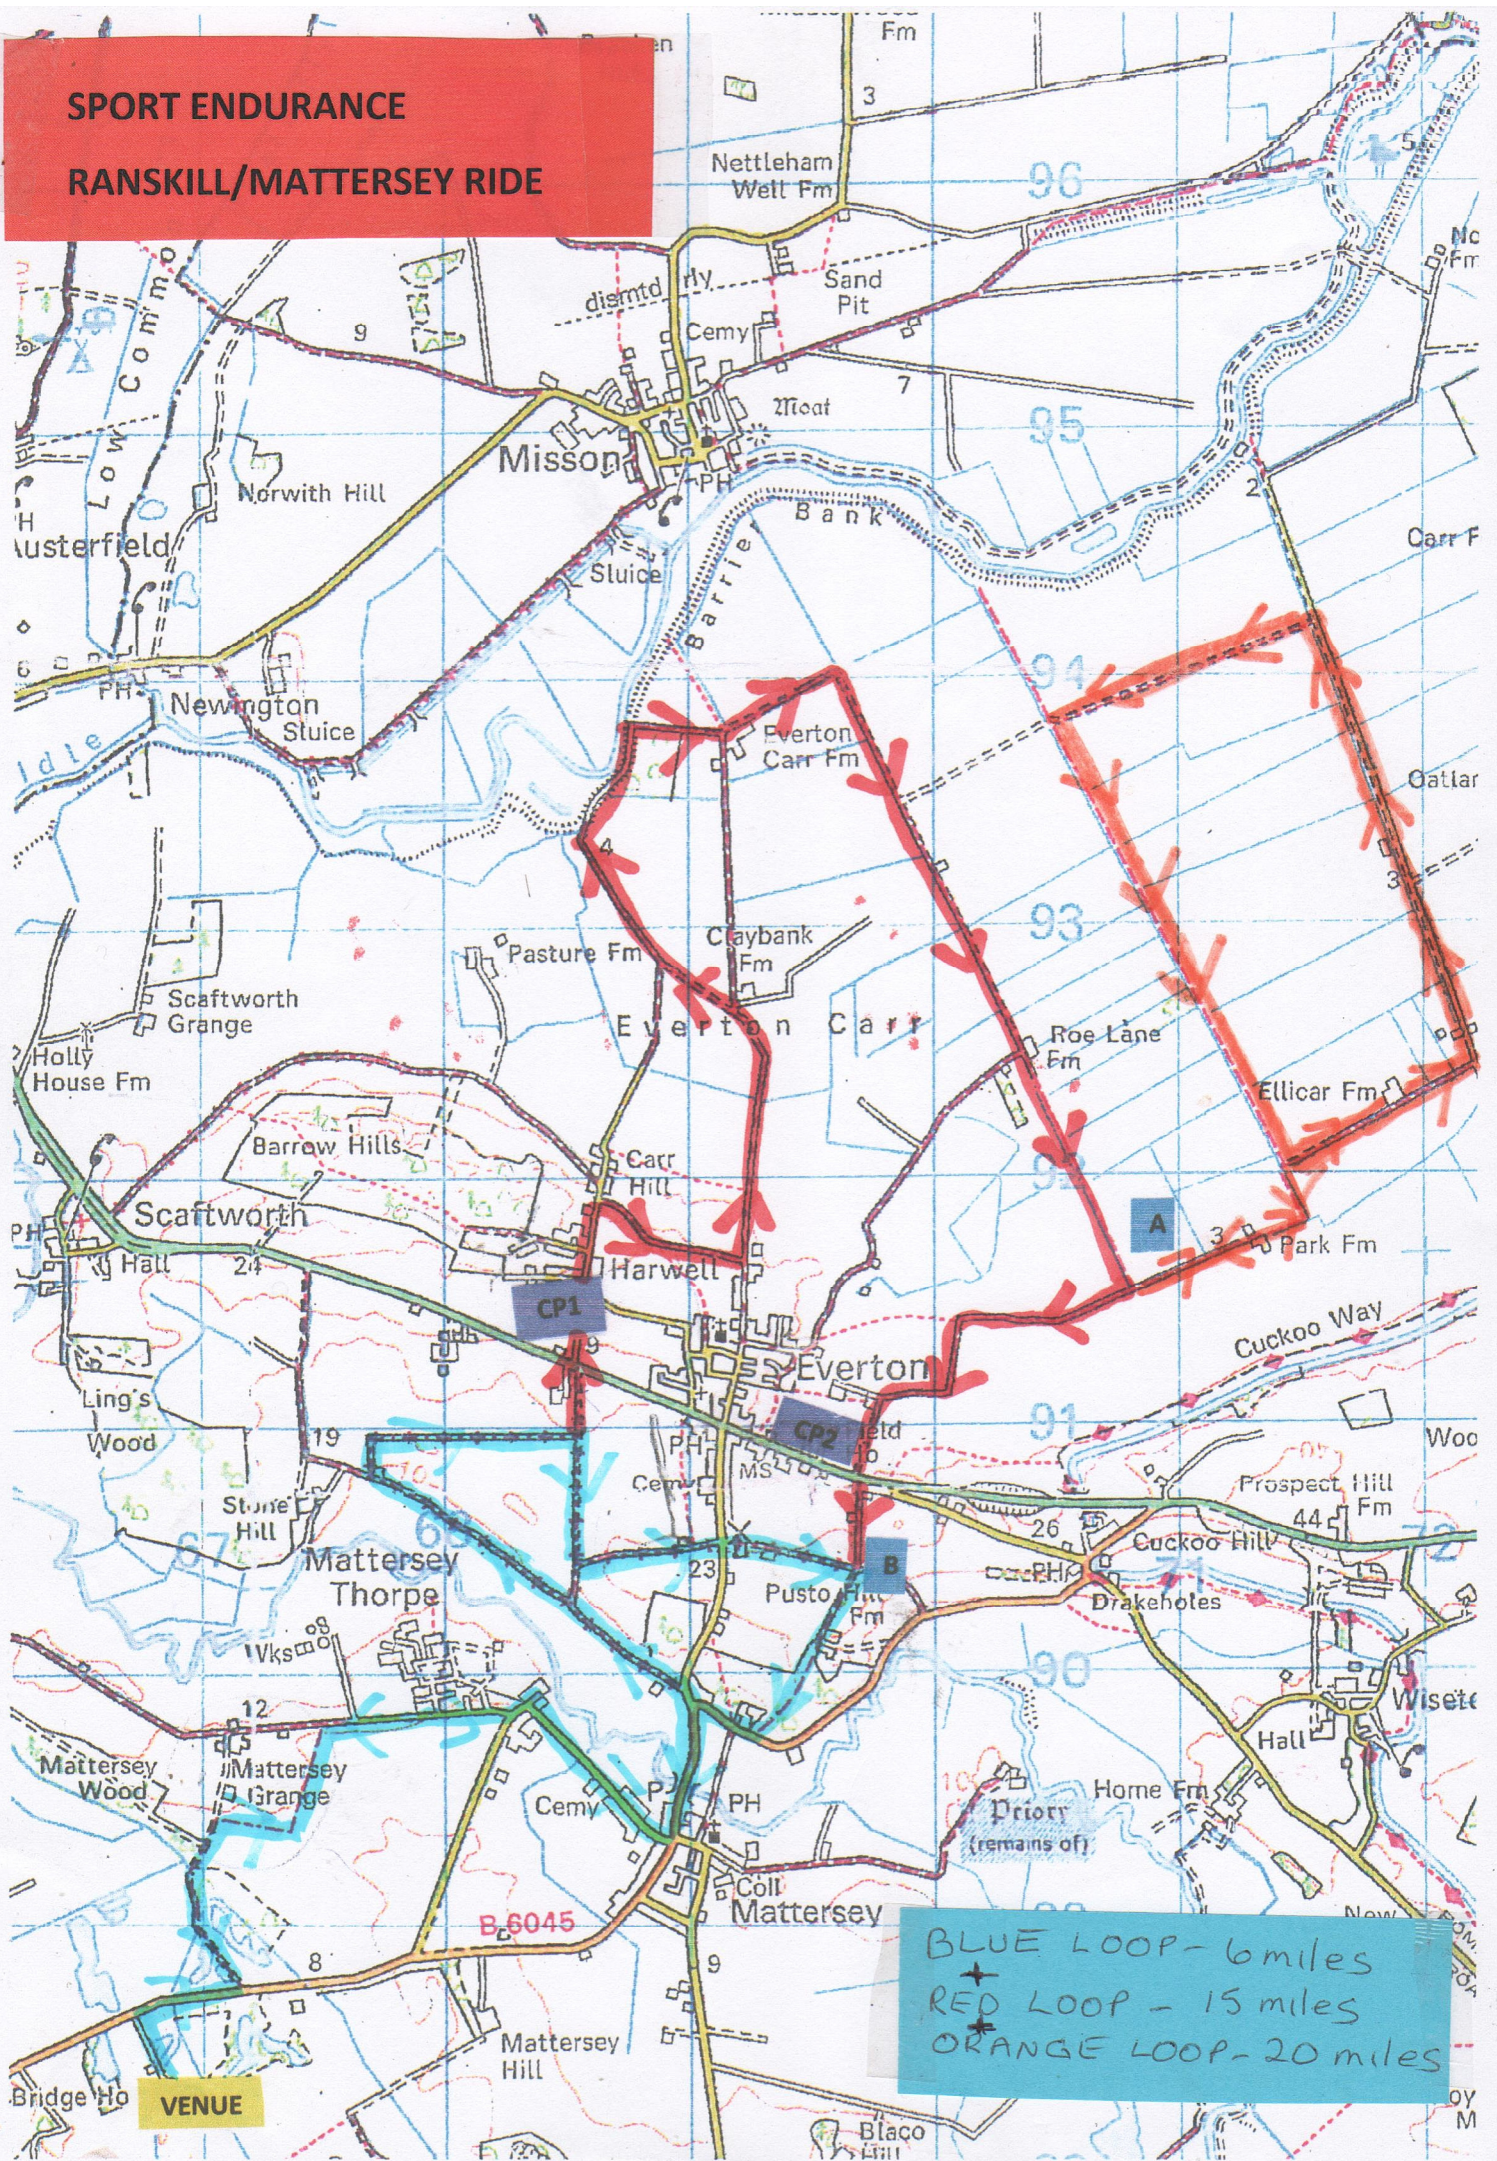

# SPORT ENDURANCE

## RANSKILL/MATTERSEY RIDE

BLUE LOOP - 6 miles  
+  
RED LOOP - 15 miles  
+  
ORANGE LOOP - 20 miles