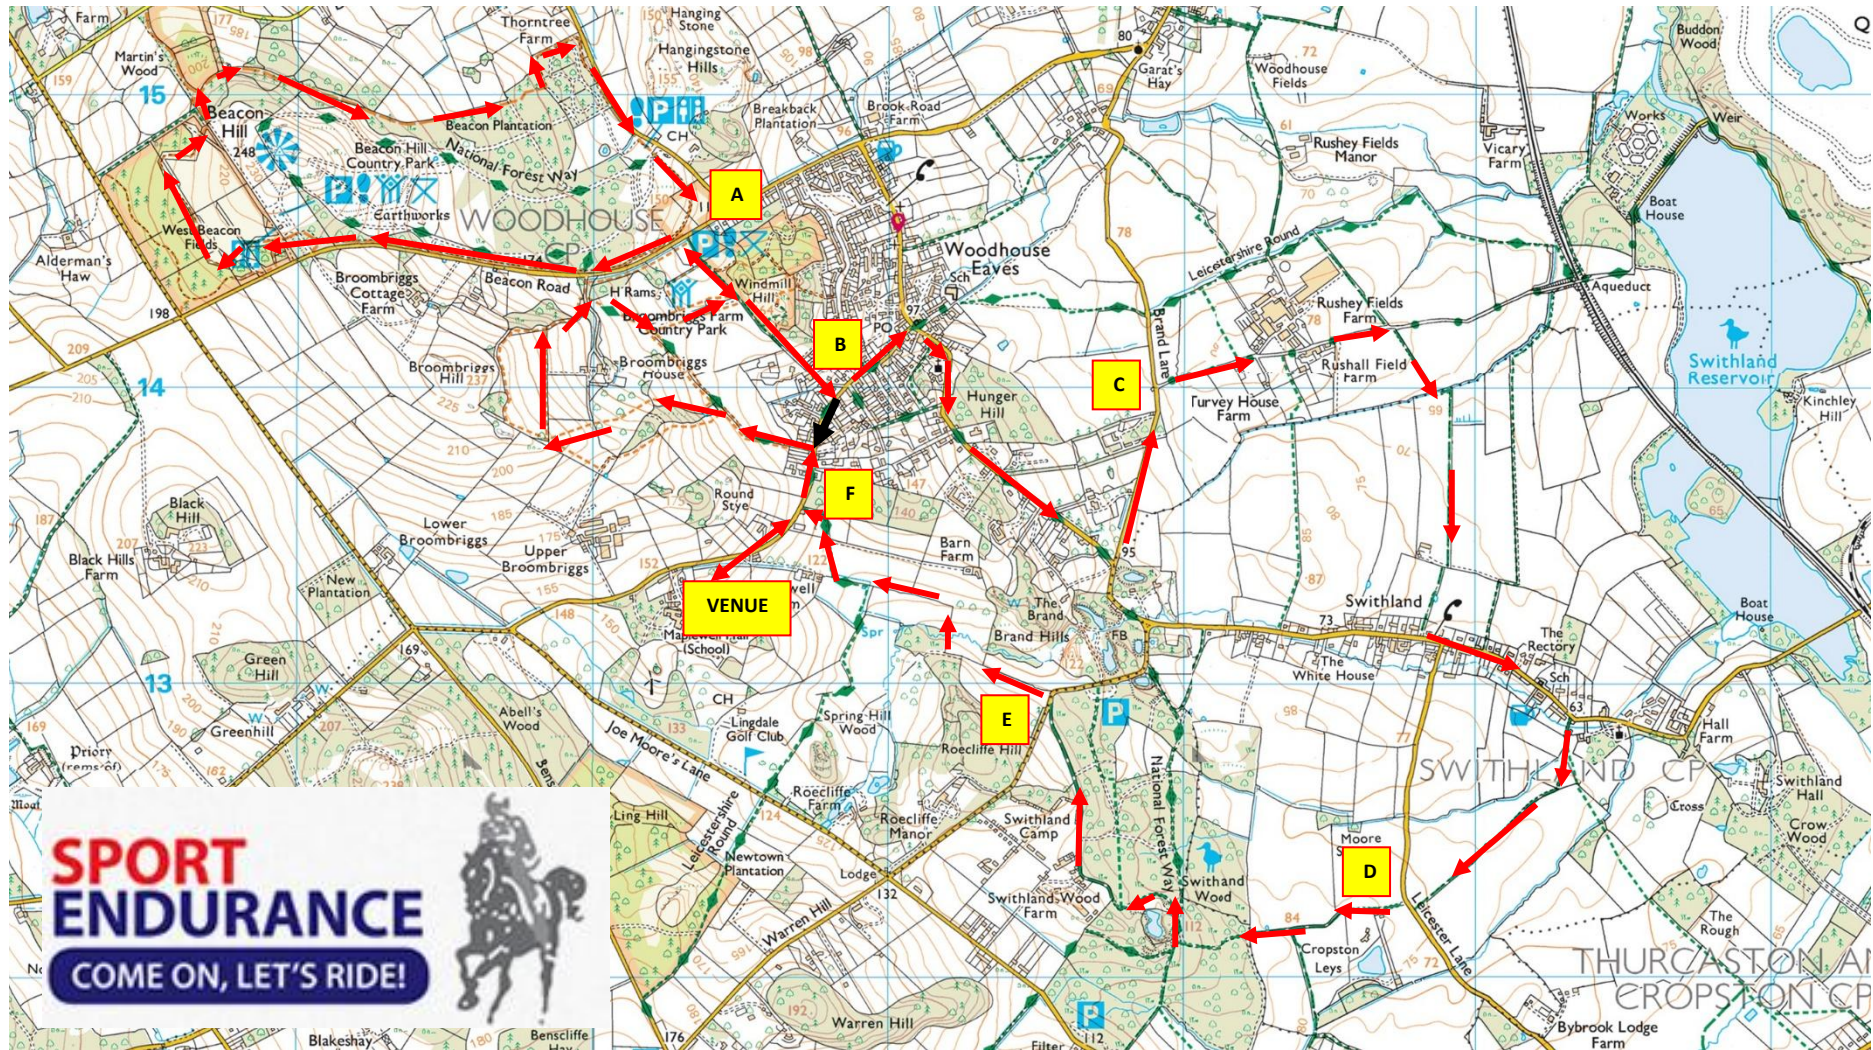

Sport Endurance Maplewell Ride Sunday 5th March 2023

5 MILES V-A-A-B-V

10 MILES V-A-A-B-C-D-E-F-V

15 MILES V-A-A-B-C-D-E-F-A-A-B-V

20 MILES V-A-A-B-C-D-E-F-A-A-B-C-D-E-F-V