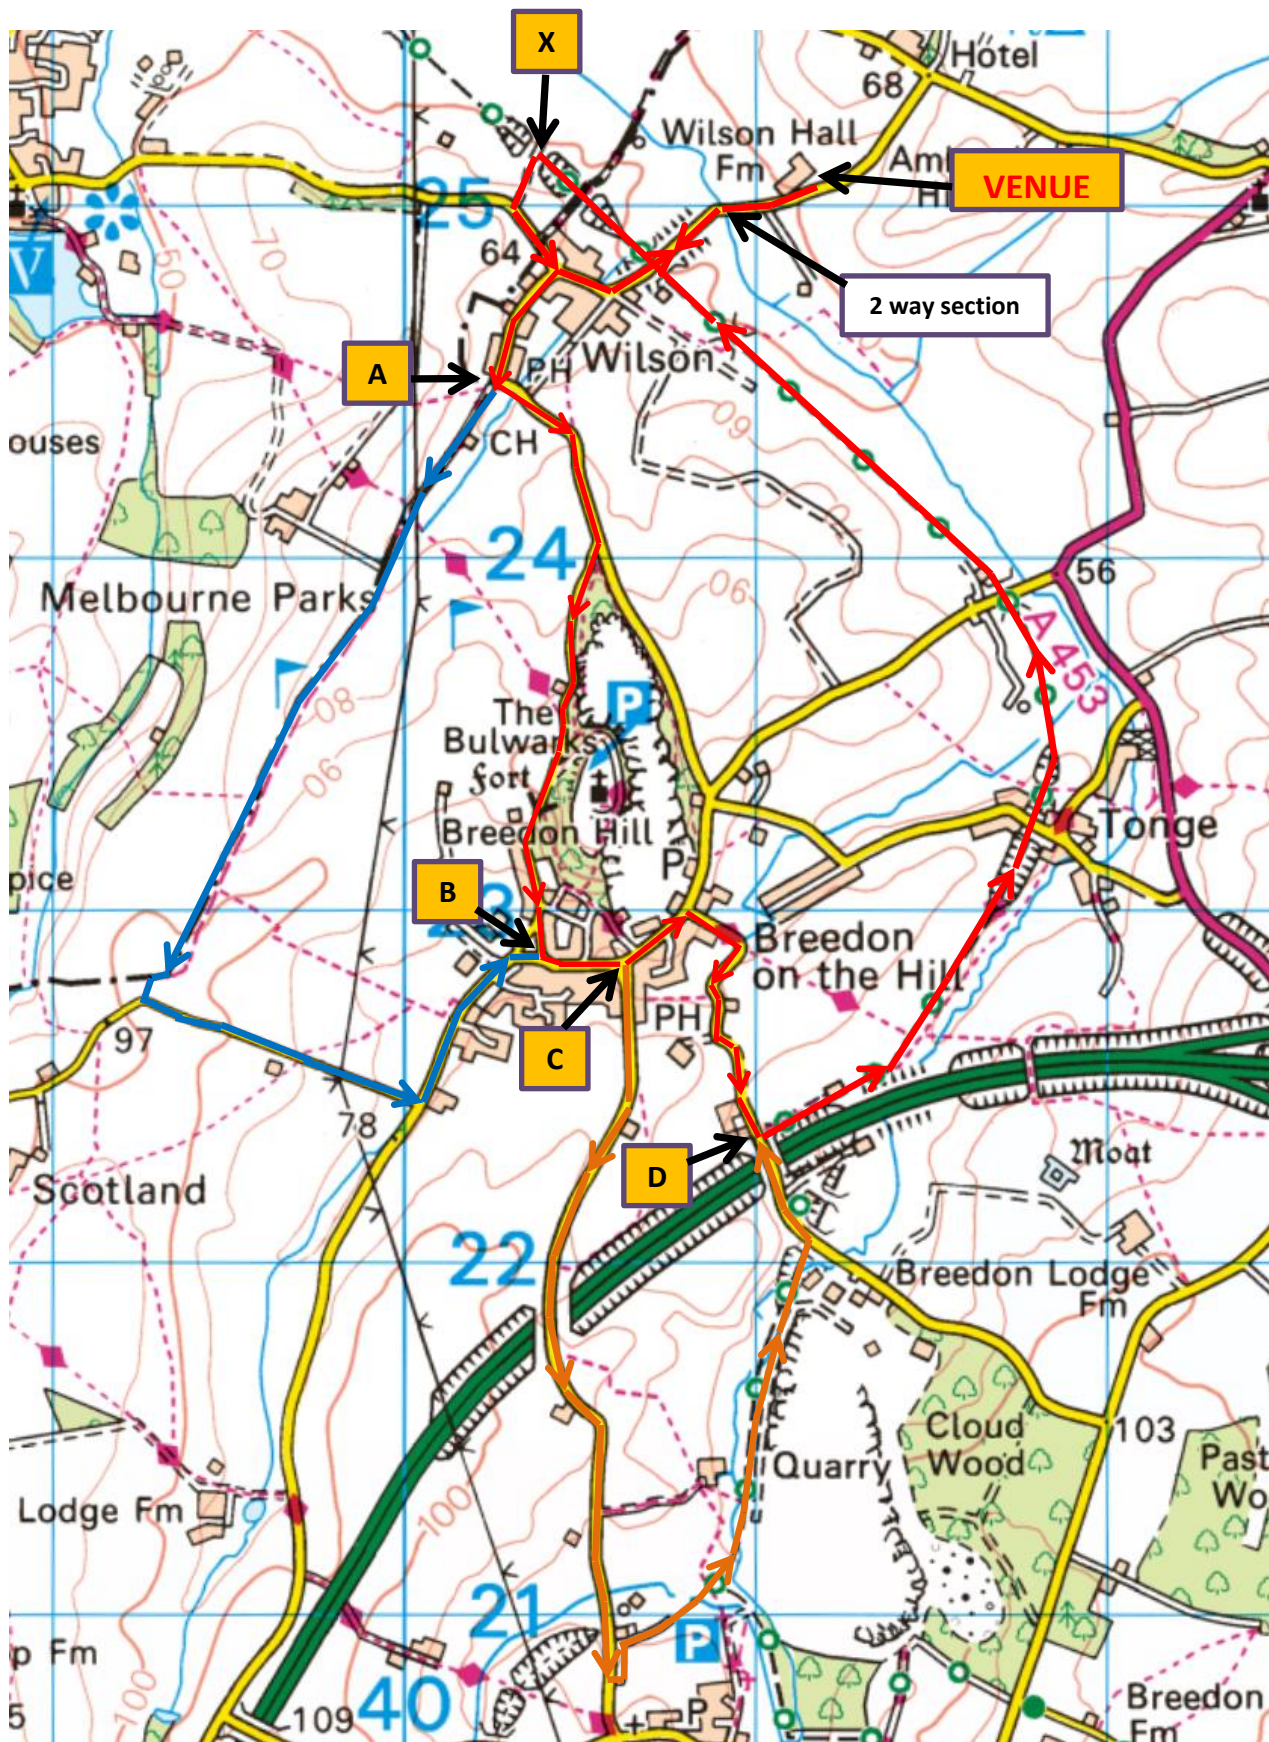

Cloud Trail 2024 (Jan 26th 2025)

5.5 Mile : Red Route V - A - B - C - D - X - V

6.5 Miles : Red Route V - A Blue A - B Red B - C - D - X - V

8 Miles : Red Route V - A Blue A - B Red B - C Orange C - D Red D - X - V

See 3 mile extension map for point "X"