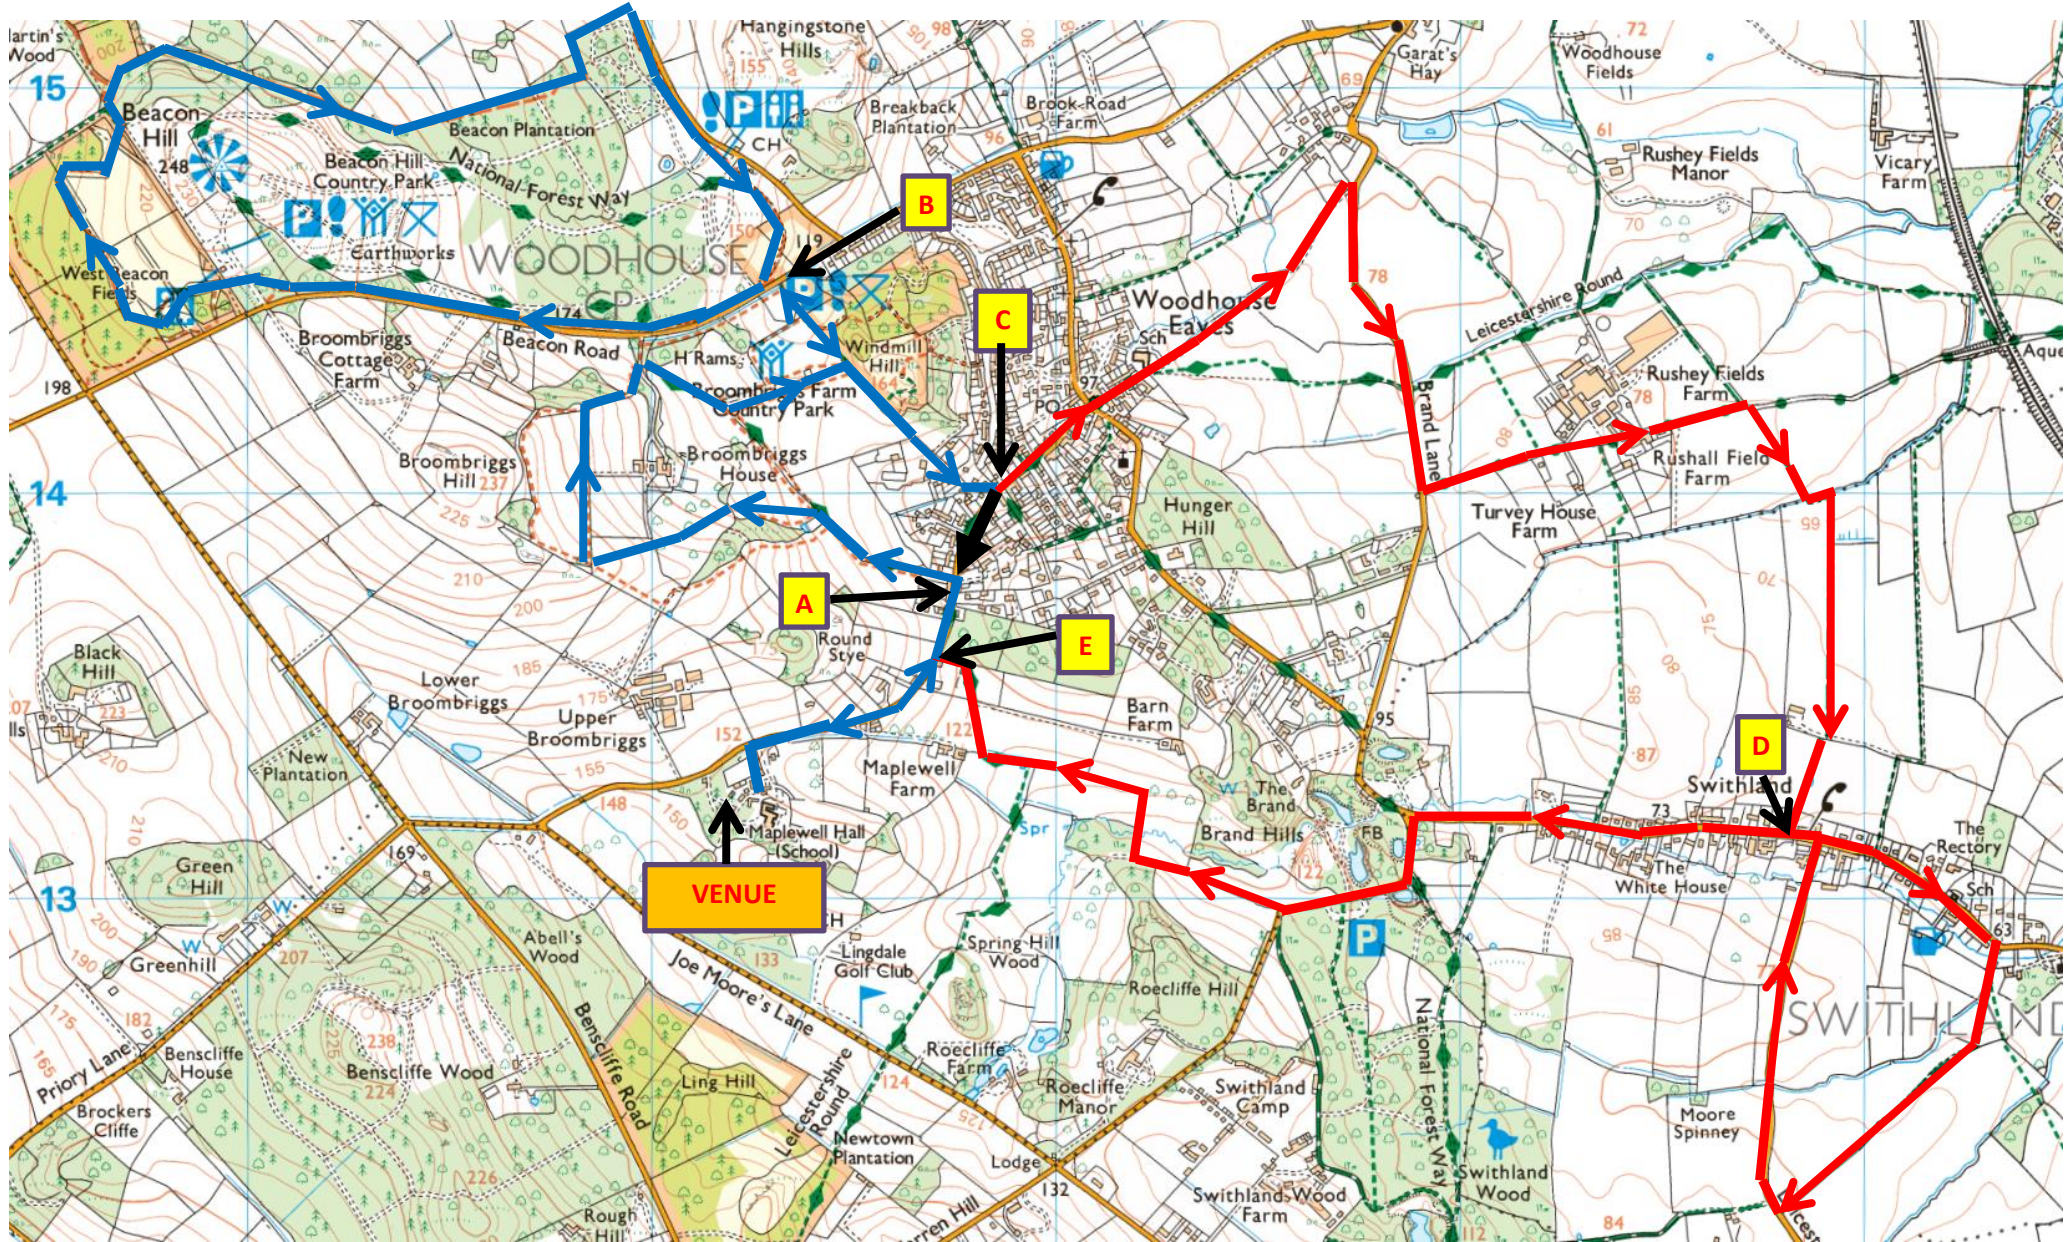

Maplewell Hall Halloween Ride 3rd November 2024

| Route Mileages: | | |
|------------------|------------------------------------|--|
| 5 Miles: | Venue-A-B-B-C-A-Venue | |
| 10 Miles: | Venue-A-B-B-C-D-D-E-Venue. | |
| 15 Miles: | Venue-A-B-B-C-D-D-E-A-B-B-A-Venue. | |