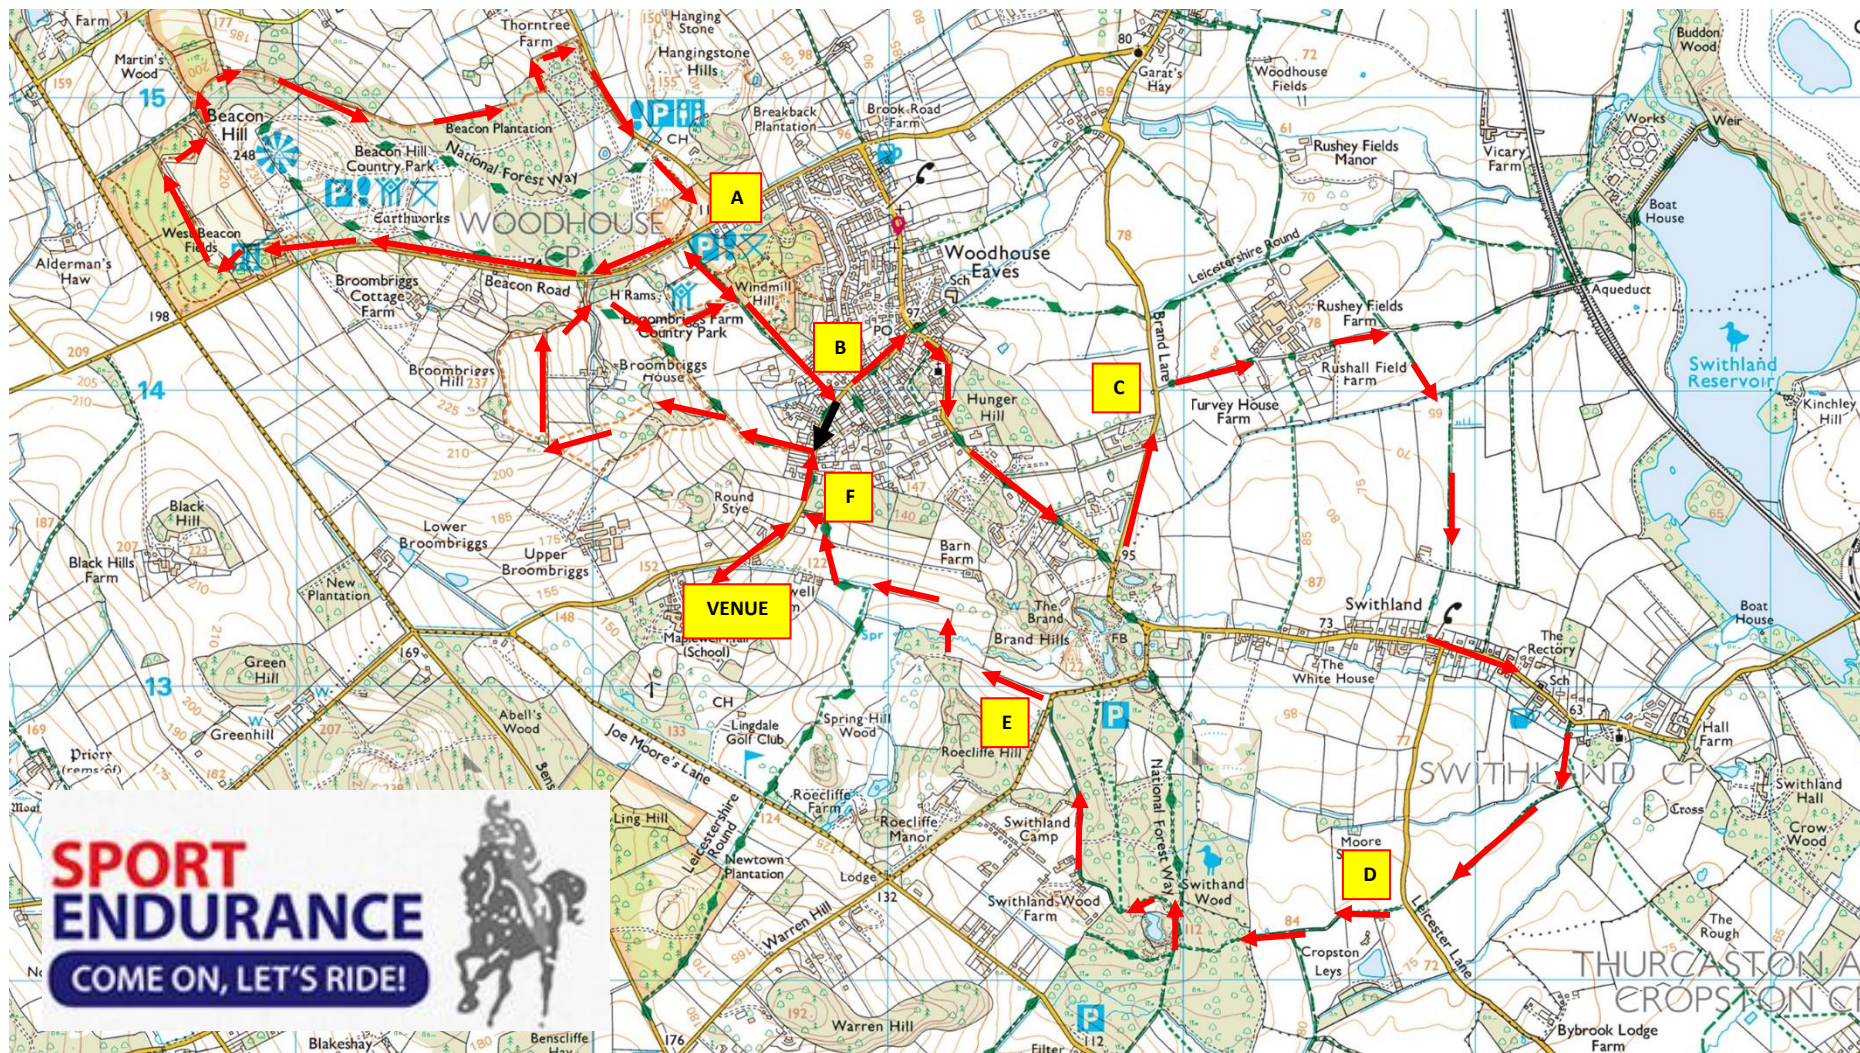

Sport Endurance Maplewell Ride Sunday 17th March 2024

5 MILES V-A-A-B-V

10 MILES V-A-A-B-C-D-E-F-V

15 MILES V-A-A-B-C-D-E-F-A-A-B-V

20 MILES V-A-A-B-C-D-E-F-A-A-B-C-D-E-F-V

Please Note!

Due to the wet ground conditions there may be some last minute route changes - you will be informed when checking in