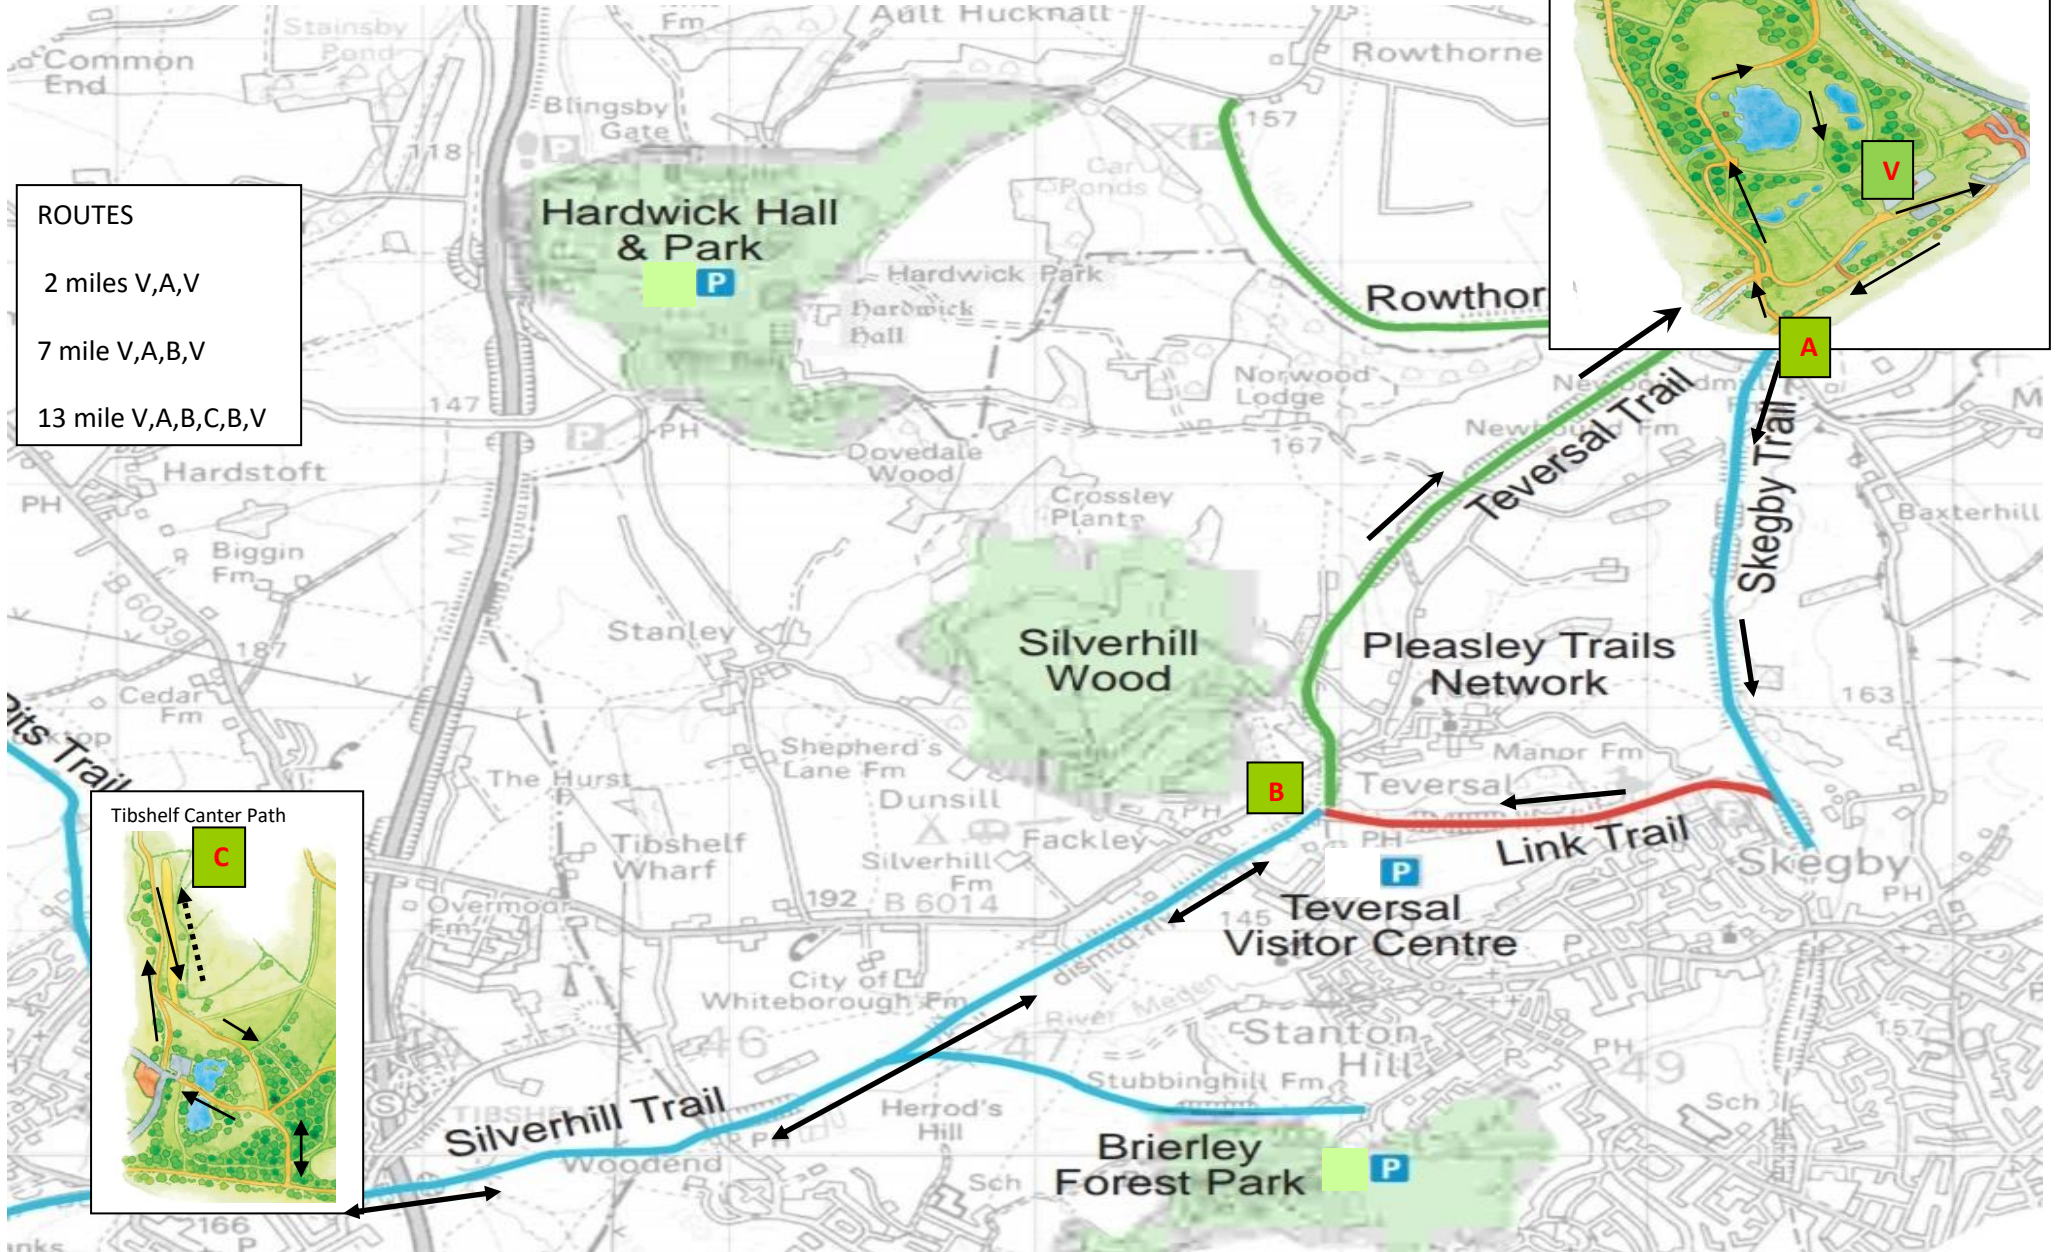

Phoenix Greenways Christmas Ride 2019

- ROUTES**
- 2 miles V,A,V
 - 7 mile V,A,B,V
 - 13 mile V,A,B,C,B,V