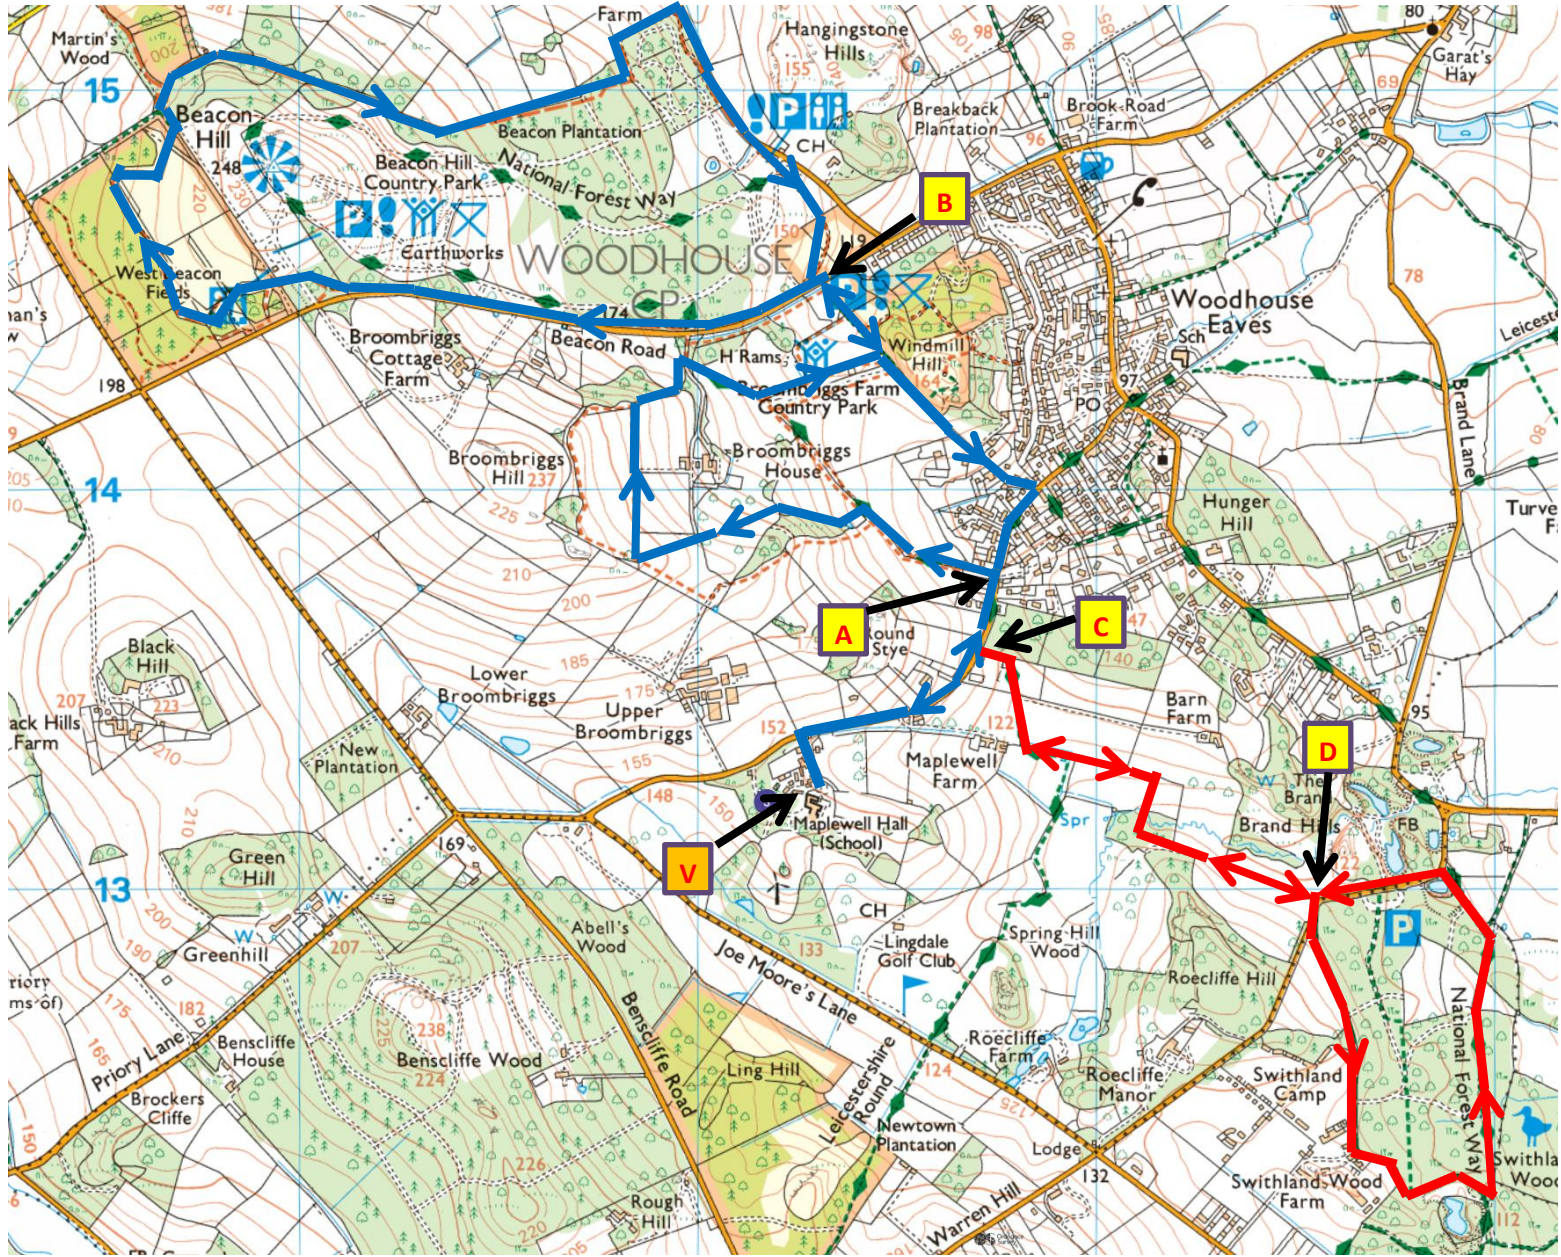

# Maplewell Hall Halloween Ride 28<sup>th</sup> October 2023

Route Mileages:		
<b>5 Miles:</b> Venue-A-B-B-A-Venue	<b>10 Miles:</b> Venue-A-B-B-C-D-D-C-Venue.	<b>15 Miles:</b> Venue-A-B-B-C-D-D-C-A-B-B-A-Venue.